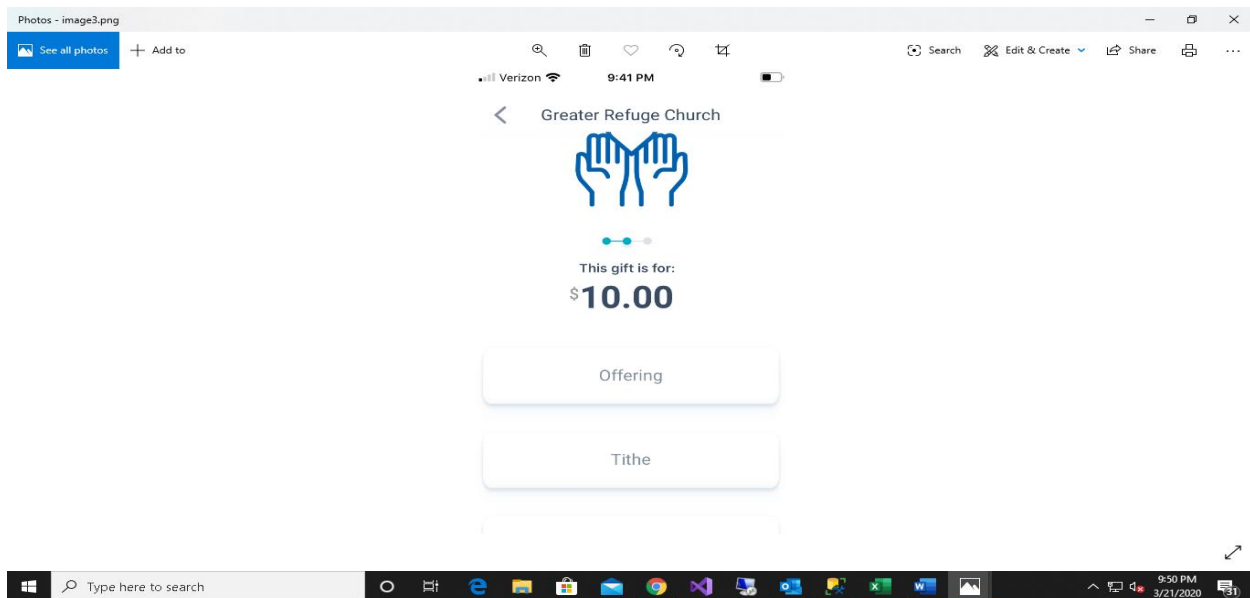

### **Givelify –**

Download app to your phone

Once the app has been downloaded you can search for our church to give to. Make sure the church you select says **Greater Refuge Church at 370 Garden St.**

Search and select **Greater Refuge Church 370 Garden St.**

Press the Give button.

Choose or Type the amount you're giving.

Then select if its an Offering, Tithe or Other.

Once you have decided what type of gift, you will be asked questions on how you want to pay and then just send.