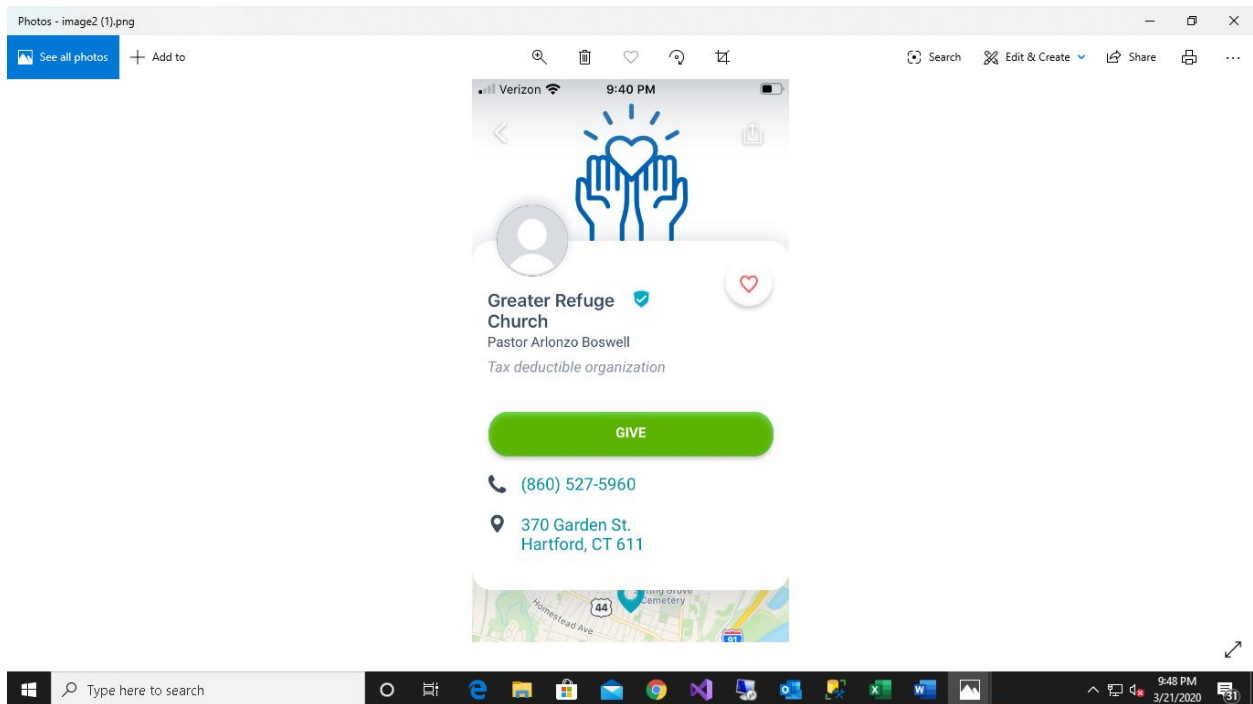

### **Givelify –**

Download app to your phone

Once the app has been downloaded you can search for our church to give to. Make sure the church you select says **Greater Refuge Church at 370 Garden St.**

Search and select **Greater Refuge Church 370 Garden St.**