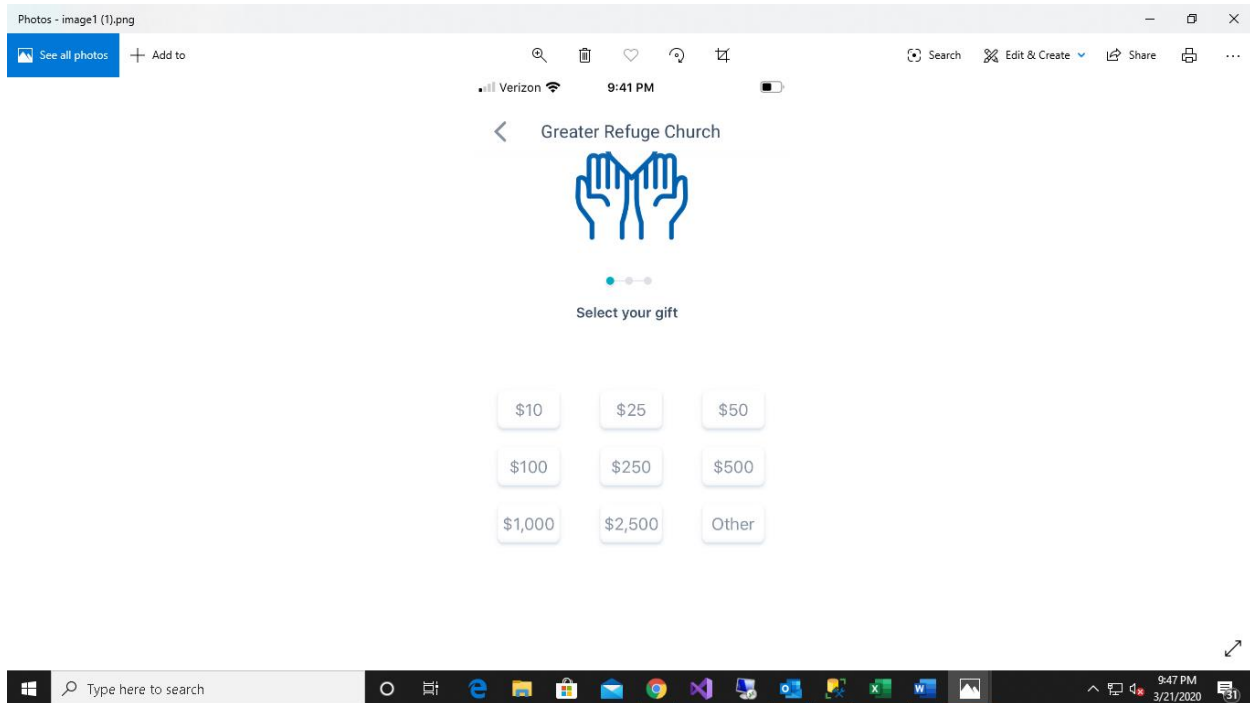

### **Option 1**

**CashApp** - [\\$GreaterRefuge370](#)

Once you have downloaded Cash App. You will need to setup your payment method (Credit or Debit card info). Then you can select Pay button and the amount you would like to give. In the "For" section type in whether your contribution is Offering, Tithe or both. Then type in **\$GreaterRefuge370** and send.

### **Givelify –**

Download app to your phone

Once the app has been downloaded you can search for our church to give to. Make sure the church you select says **Greater Refuge Church at 370 Garden St.**

Search and select **Greater Refuge Church 370 Garden St.**

Press the Give button.

Choose or Type the amount you're giving.

Then select if its an Offering, Tithe or Other.

Once you have decided what type of gift, you will be asked questions on how you want to pay and then just send.