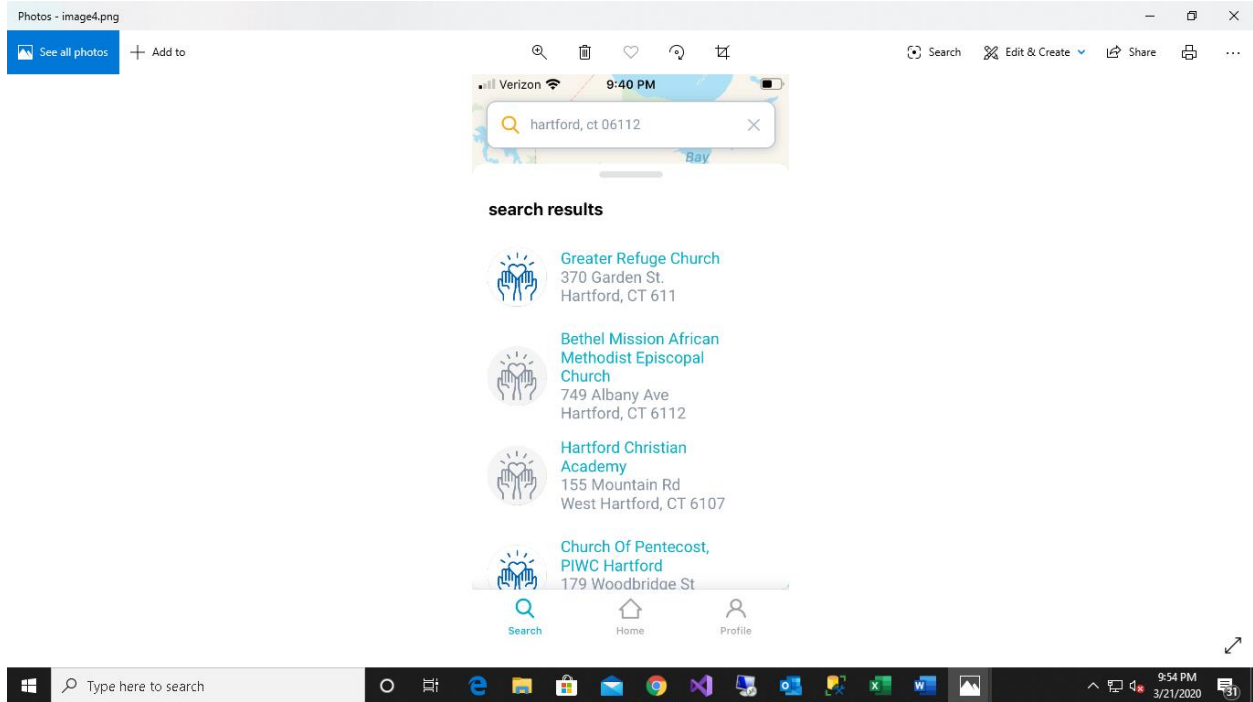

Search and select **Greater Refuge Church 370 Garden St.**

Press the Give button.